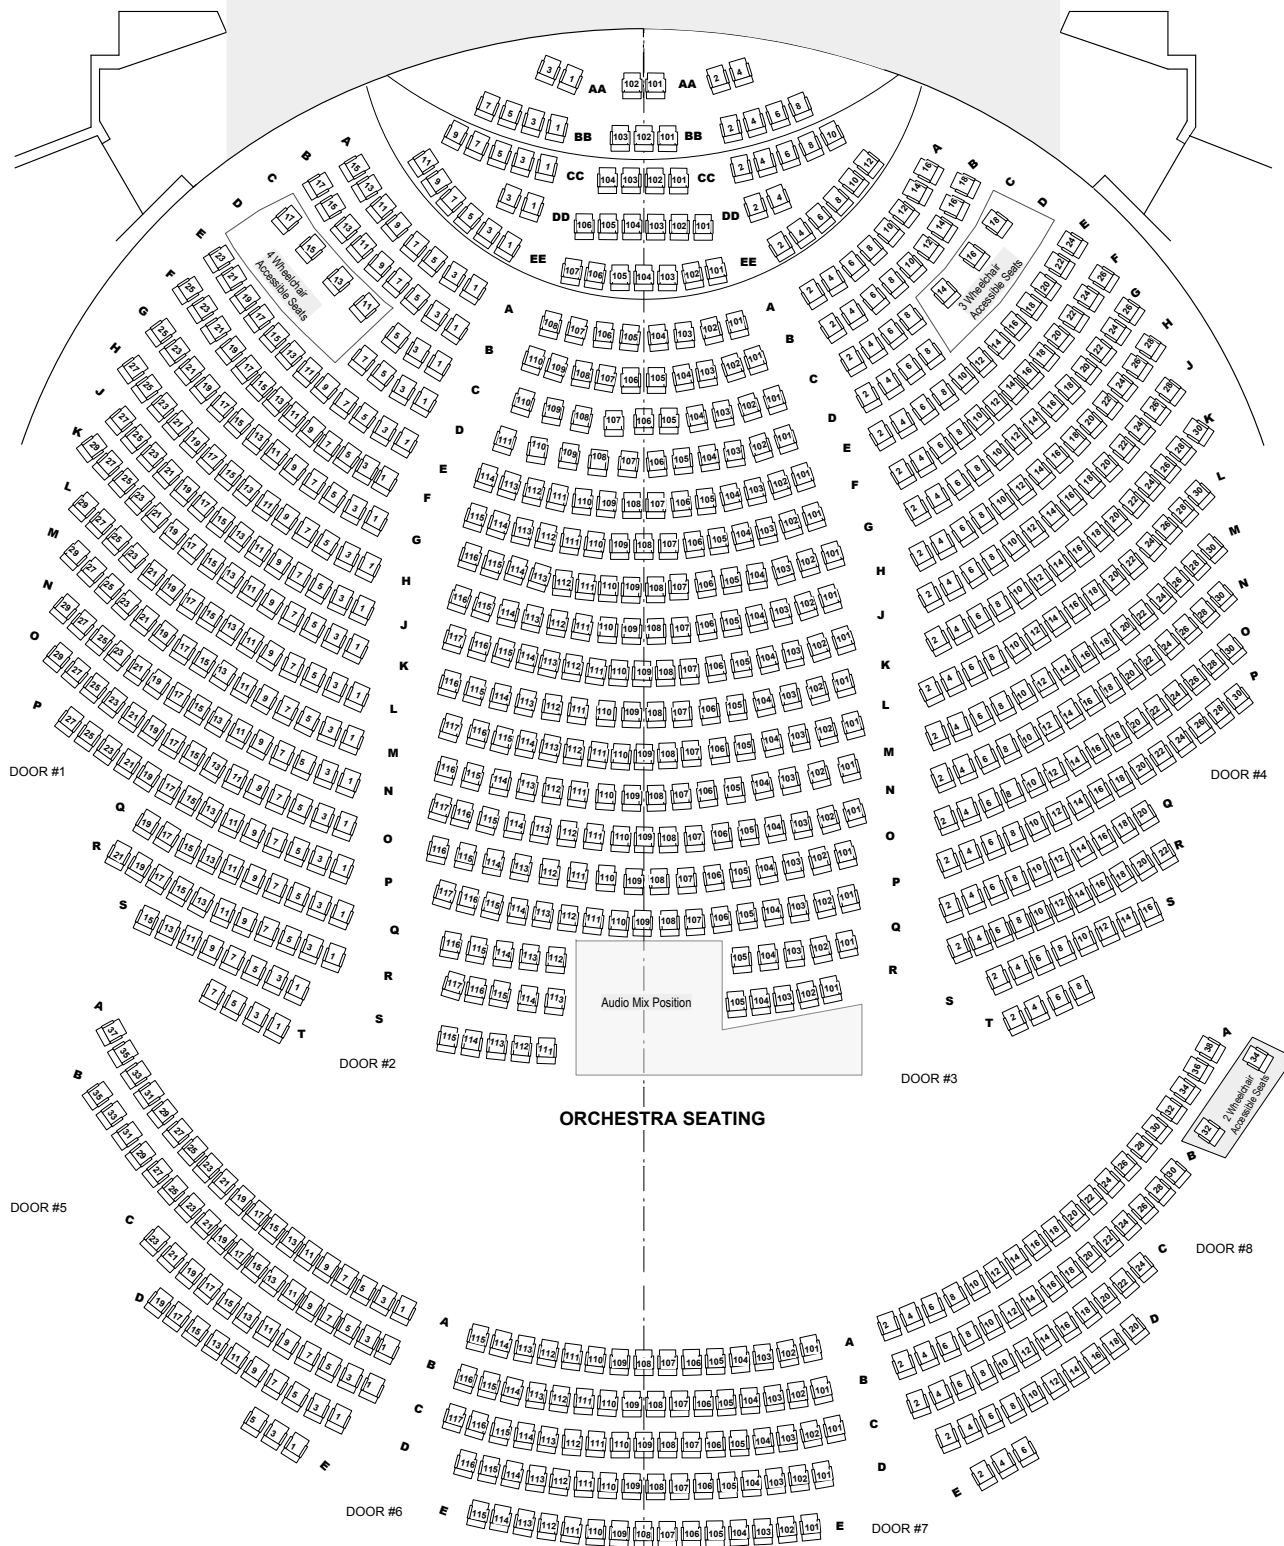

Stage

ORCHESTRA SEATING

BALCONY SEATING

ZELLERBACH THEATRE SEATING PLAN

(936 including 9 ADA)