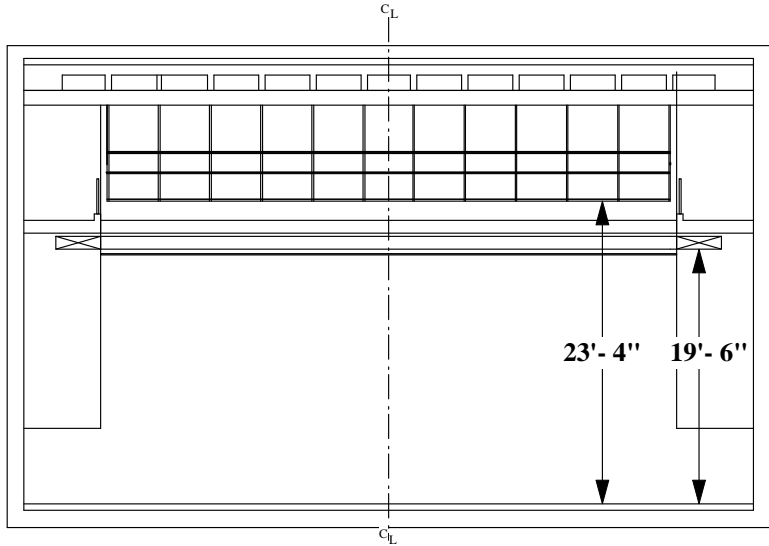

ANNENBERG CENTER FOR THE PERFORMING ARTS PHILADELPHIA, PA	
HAROLD PRINCE THEATRE Dimensioned Stage Plan and Section	
DATE: 12/10/09 rev.	DRAWN BY: Y: <i>Thomas Ames</i>

BACK WALL

STAGE RIGHT WALL