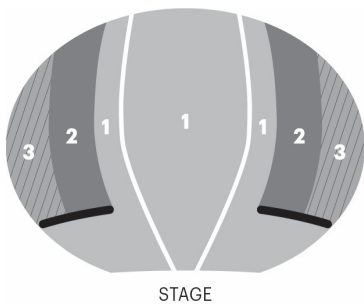

19/20 Season Subscription Order Form

SUBSCRIBE BY MAY 31 FOR THE BEST SEATS AND BIGGEST SAVINGS!

Name(s)		Cell Phone	
Address	Apt/Suite #	Home Phone	
City	State	Zip Code	Email Address

Seating is prioritized by order date and package size, so subscribe today.
Seat assignments will be made in late June.

Select your subscription and price level

Circle the price per person that corresponds with your preferred package and price level. Indicate your performances on back.

Subscription Package	Subscription Price Per Person*		
	Price Level 1: Center Orchestra	Price Level 2: Side Orchestra	Price Level 3: Side Orchestra
Pick 8—Save 35%	$384.80 Save $207.20 off full prices	$339.95 Save $183.05 off full prices	$284.05 Save $152.95 off full prices
Pick 5—Save 25%	$296.25 Save $98.75 off full prices	$263.25 Save $87.75 off full prices	$221.25 Save $73.75 off full prices
Pick 3—Save 15%	$201.45 Save $35.55 off full prices	$182.75 Save $32.25 off full prices	$158.95 Save $28.05 off full prices

*Actual price may be lower than those shown above, depending upon which shows you select.
Call or go online for exact pricing, or if the number of shows you would like does not appear on the table above.

Indicate your preferred seating area on the map below.

Zellerbach Theatre by Price Level

- 1 Price Level 1
- 2 Price Level 2
- 3 Price Level 3
- Accessible Seating

Please indicate any special seating requests below:

_____

_____

_____

☐ I need wheelchair accessible seating.

☐ I would like to be added to the waiting list for balcony seating.

Total your order and make your payment

Calculate	$\$ \underline{\hspace{2cm}} \times \underline{\hspace{2cm}} + \$ \underline{14} = \$ \underline{\hspace{2cm}}$	
	Price per person from above # of people in your party Handling fees — waived for orders placed before 5/31	SUBSCRIPTION TOTAL
Give	Ticket revenue covers only a fraction of the cost of presenting live music, dance and theatre. I want to support Annenberg Center programming with a tax deductible gift of:	
	$50 $100 $200 Other Amount $ _____	$ _____ GIFT AMOUNT
Total	Add your subscription total and your gift amount.	$ _____ GRAND TOTAL
Pay	Charge the credit card below. If paying by check, please call the Box Office at 215.898.3900 to verify total first.	
	Name on card	CVV number
	Credit card number	Expiration date